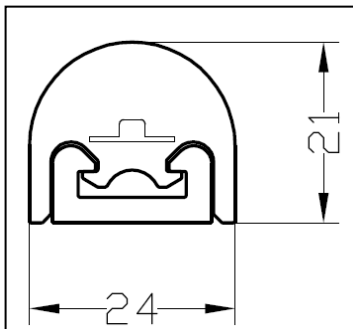

DOTLESS ROUND TOP W/BASE
LED SMD 3528

Profilo fornito con base di fissaggio in silicone flessibile.
Profile supplied with fixing base in flexible silicone.