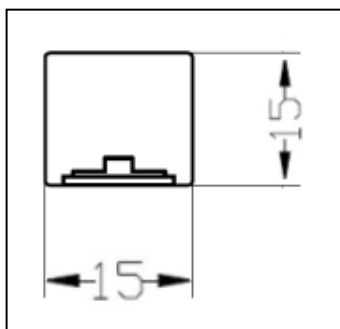

**DOTLESS SQUARE TOP
LED SMD 3528**

HEATLESS®

MONOCROMATICO / MONOCHROMATIC

LED/MT LED/MT	VOLT Vdc VOLT Vdc	TIPO LED TYPE OF LED	WATT/ MT WATT/ MT	FASCIO BEAM	COLORE LUCE LED** LED LIGHT COLOR**	UNITA' DI TAGLIO CUTTING UNIT	LUMEN/ MT LUMEN/ MT	LUMEN/ W LUMEN/ W
120LED/mt	24V*	TOP LED 3528 SUPER BRIGHTNESS	14,4W	120°	Bianco Caldo 3200K Bianco Neutro 4200K Bianco Freddo 5800K Warm White 3200K Neutral White 4200K Cold White 5800K	50mm (24V) 25mm (12V)	608 lm 640 lm 672 lm	42,22 lm 44,44 lm 46,67 lm

*12V a richiesta - on request

RGB (Rosso, Verde, Blu) / RGB (Red, Green, Blue)

LED/MT LED/MT	VOLT Vdc VOLT Vdc	TIPO LED TYPE OF LED	WATT/ MT WATT/ MT	FASCIO BEAM	COLORE LUCE LED** LED LIGHT COLOR**	UNITA' DI TAGLIO CUTTING UNIT	LUMEN/ MT LUMEN/ MT	LUMEN/ W LUMEN/ W
100LED/mt	24V	TOP LED 3528 FULL COLOR	32W	120°	Rosso, Verde, Blu Red, Green, Blue	50 mm		

IP67** – CLASS III

**escluse connessioni
**excluding connections

ACCESSORI A RICHIESTA / ACCESSORIES ON REQUEST